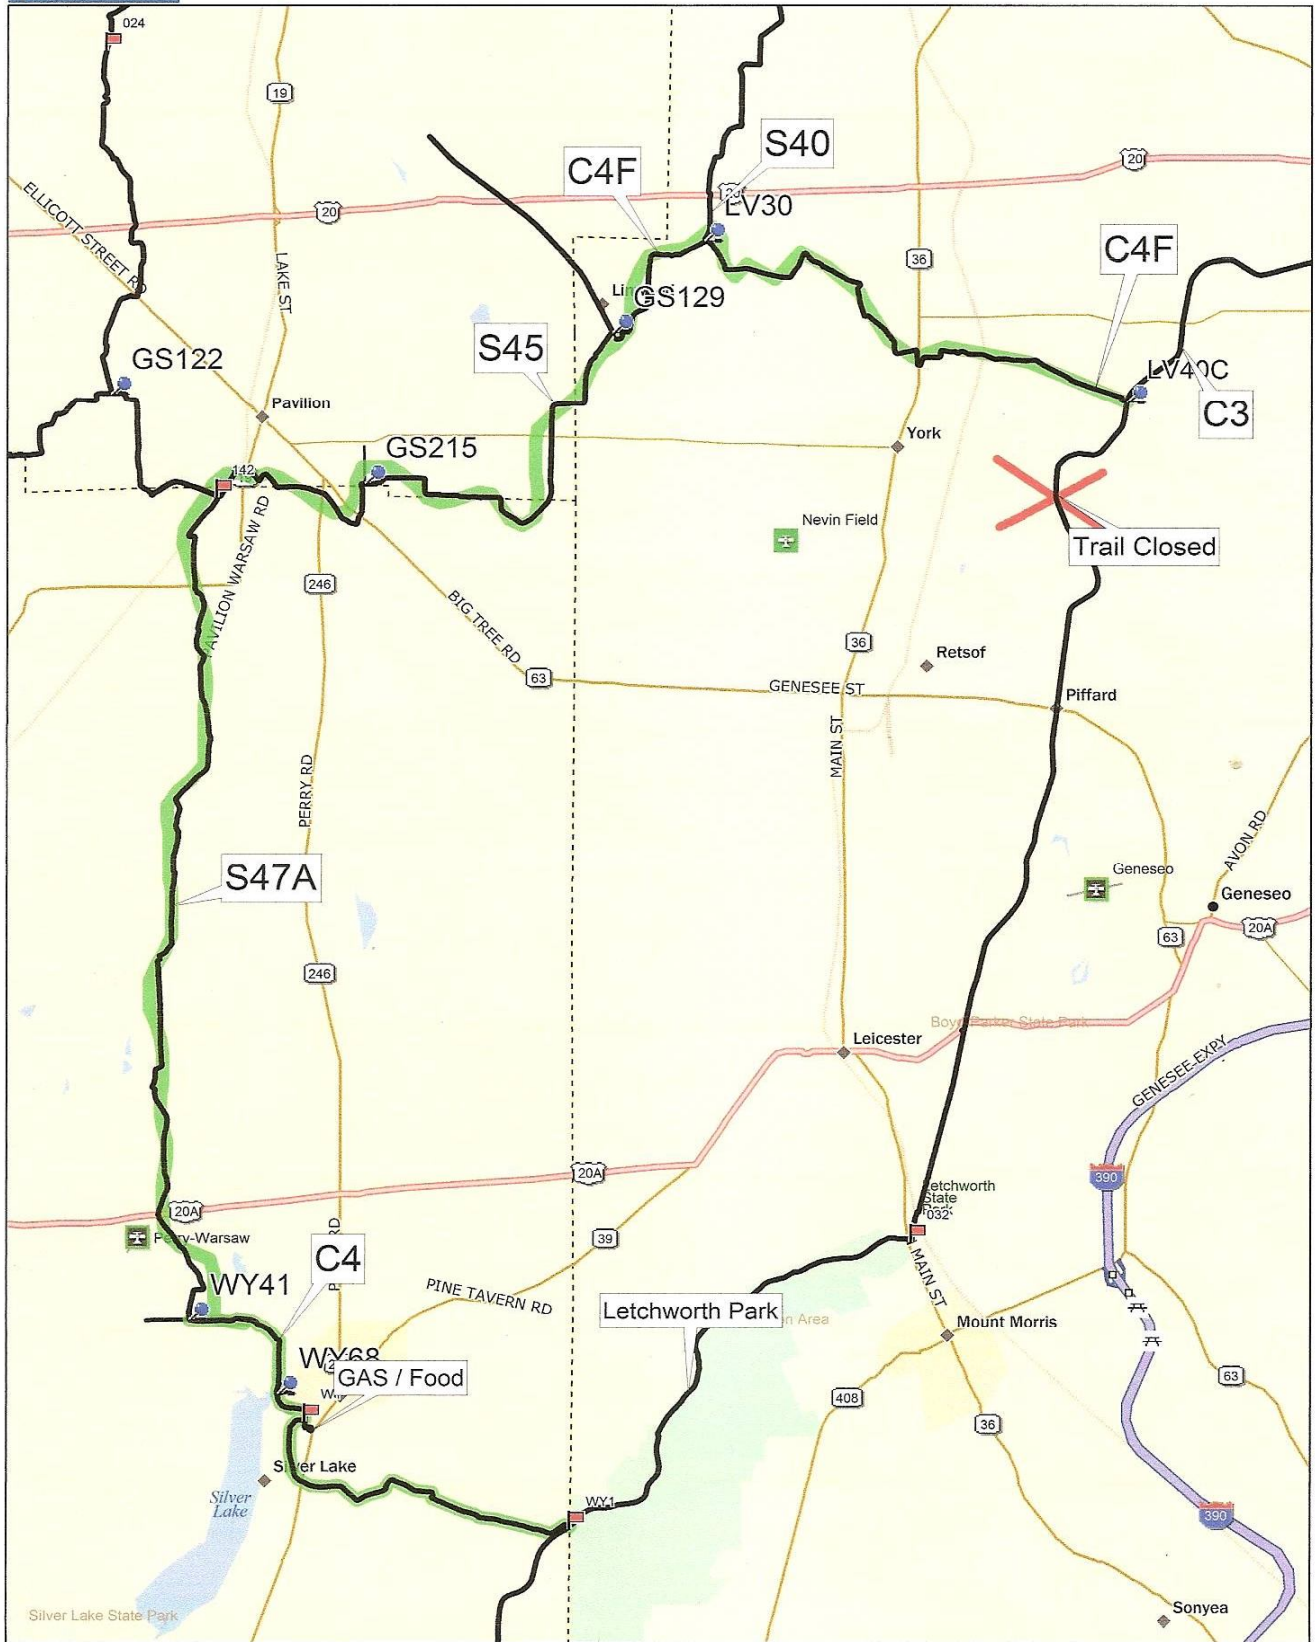

HERE IS A WAY TO GET AROUND THE WASH OUT AHEAD ON TRAIL C3, RE-ROUTE THROUGH LETCHWORTH PARK

Data use subject to license.

© DeLorme. DeLorme Street Atlas USA® 2010.

www.delorme.com

Provided by: The Caledonia Trailblazers Snowmobile Club